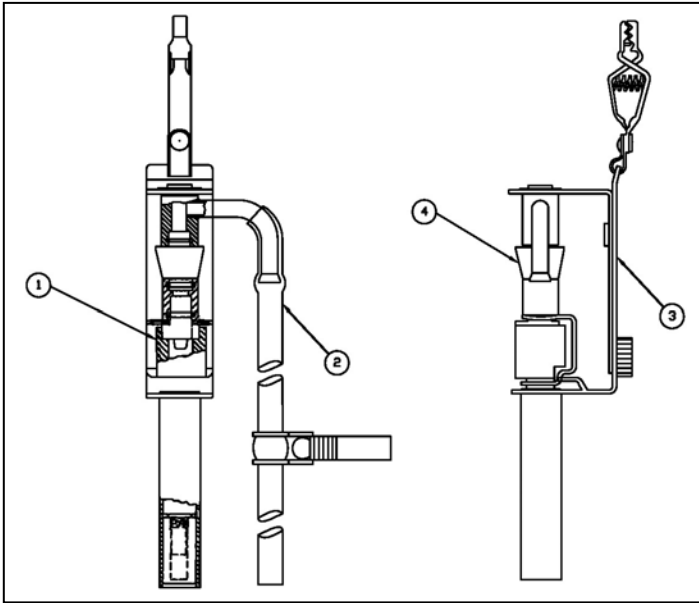

ZEFON HEAVY DUTY 10MM DORR-OLIVER CYCLONE FOR ZEFON MINING CASSETTES CATALOG NO. 456243

The Zefon heavy duty Dorr-Oliver Cyclone is designed to separate respirable dust particles so they can be collected onto a filter and analyzed. Larger particles fall into a grit pot and are discarded.

Proper Cyclone Assembly

Complete Cyclone with Sampling Line – 456243

| Item | Description | Product # |
|------|------------------------|-----------|
| 1 | Cyclone Assembly | 456228 |
| 2 | Sampling Line Assembly | 456226 |
| 3 | Holder Assembly | 456242 |
| 4 | Stopper | 60378 |

Cyclone Assembly - 456228

| Item | Description | Product # |
|------|---------------------------------------|-----------|
| 1 | Cyclone, Modified, with Vortex Finder | 456235 |
| 2 | Grit Pot | 456234 |
| 3 | O-Ring | 59676 |
| 4 | Replacement Vortex Finder | 39468 |