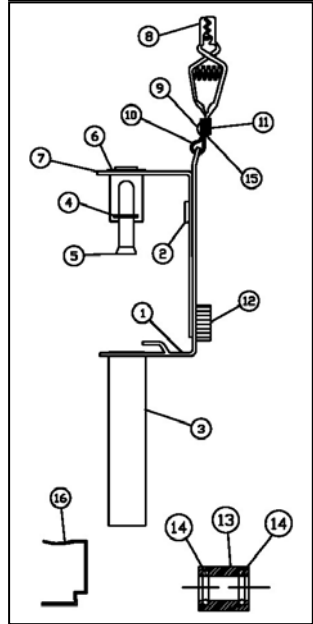

ZEFON HEAVY DUTY 10MM DORR-OLIVER CYCLONE FOR ZEFON MINING CASSETTES CATALOG NO. 456243

The Zefon heavy duty Dorr-Oliver Cyclone is designed to separate respirable dust particles so they can be collected onto a filter and analyzed. Larger particles fall into a grit pot and are discarded.

Proper Cyclone Assembly

Complete Cyclone with Sampling Line – 456243

| Item | Description | Product # |
|------|------------------------|-----------|
| 1 | Cyclone Assembly | 456228 |
| 2 | Sampling Line Assembly | 456226 |
| 3 | Holder Assembly | 456242 |
| 4 | Stopper | 60378 |

Cyclone Assembly - 456228

| Item | Description | Product # |
|------|---------------------------------------|-----------|
| 1 | Cyclone, Modified, with Vortex Finder | 456235 |
| 2 | Grit Pot | 456234 |
| 3 | O-Ring | 59676 |
| 4 | Replacement Vortex Finder | 39468 |

Holder Assembly 456242

| Item | Description | Product # |
|------|--------------------|-----------|
| 1 | Bracket, Lower | 456239 |
| 2 | Guide, Standoff | 456230 |
| 3 | Guard, Cyclone | 456233 |
| 4 | O-Ring | 635037 |
| 5 | Connector Assembly | 456227 |
| 6 | Retaining Ring | 625420 |
| 7 | Bracket, Upper | 456229 |
| 8 | Clip, Crocodile | 456222 |
| 9 | Rivet | 625418 |
| 10 | Clip, Cable | 63665 |
| 11 | Washer | 625423 |
| 12 | Nut, Locking | 465261 |
| 13 | Coupler | 456231 |
| 14 | O-Ring(2 required) | 62482 |
| 15 | Spacer | 456238 |
| 16 | Clamp | 461936 |