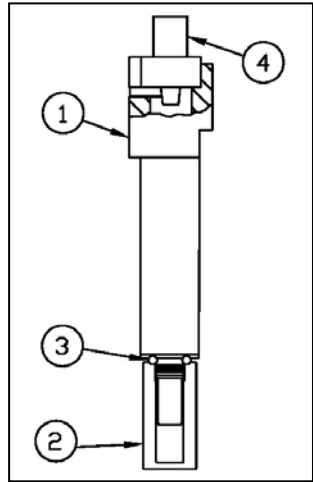

Cyclone Assembly - 456228

Item	Description	Product #
1	Cyclone, Modified, with Vortex Finder	456235
2	Grit Pot	456234
3	O-Ring	59676
4	Replacement Vortex Finder	39468